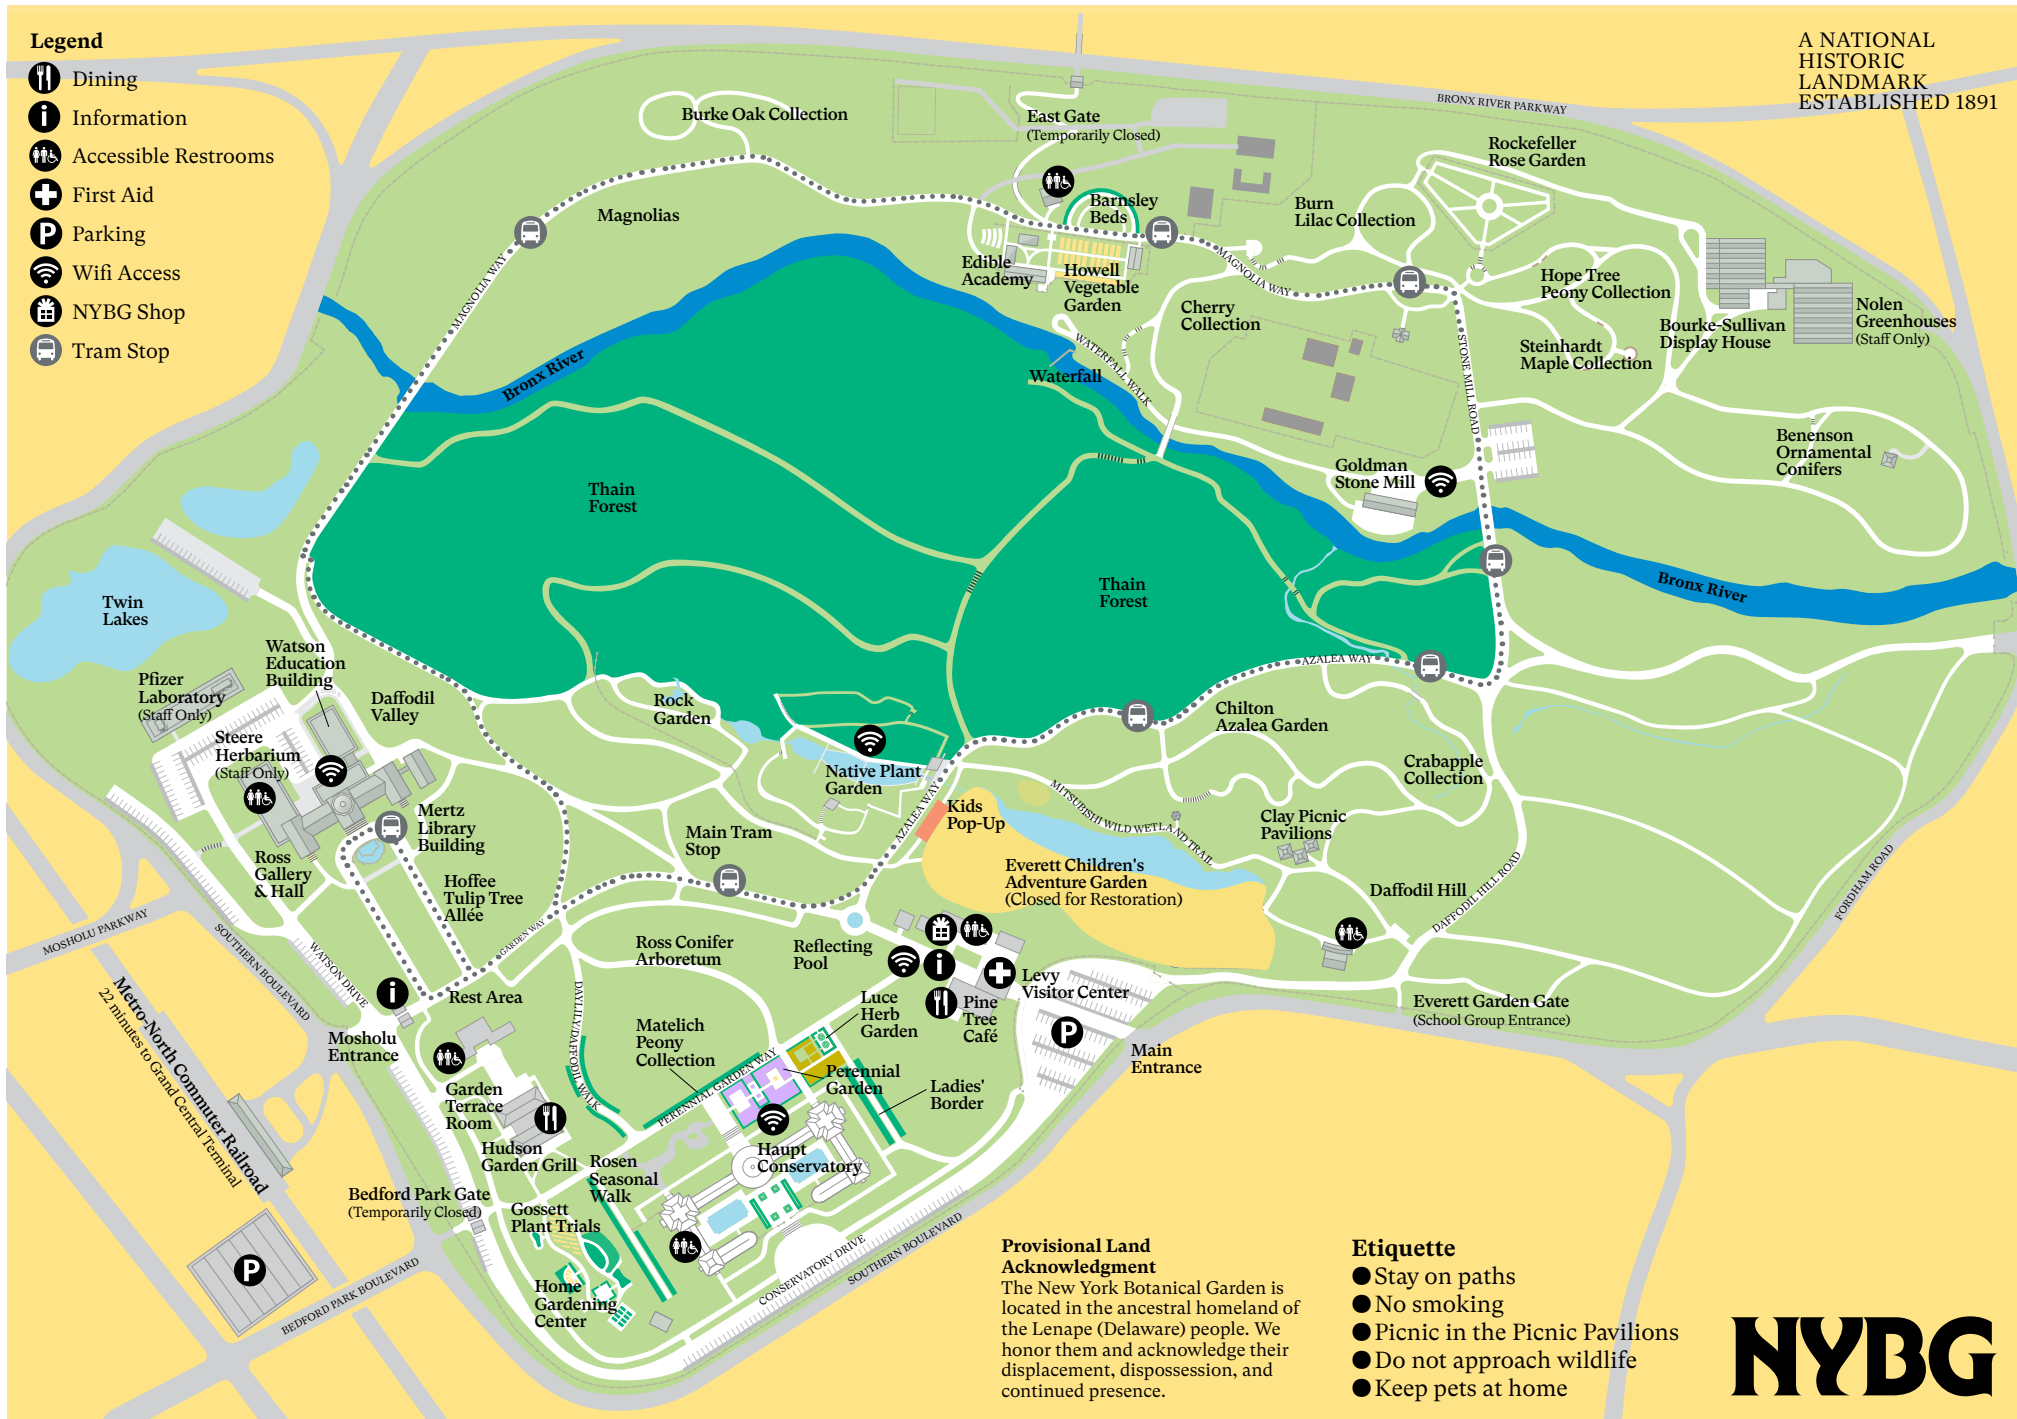

**Legend**

-  Dining
-  Information
-  Accessible Restrooms
-  First Aid
-  Parking
-  Wifi Access
-  NYBG Shop
-  Tram Stop

**Provisional Land Acknowledgment**  
The New York Botanical Garden is located in the ancestral homeland of the Lenape (Delaware) people. We honor them and acknowledge their displacement, dispossession, and continued presence.

- Etiquette**
- Stay on paths
  - No smoking
  - Picnic in the Picnic Pavilions
  - Do not approach wildlife
  - Keep pets at home